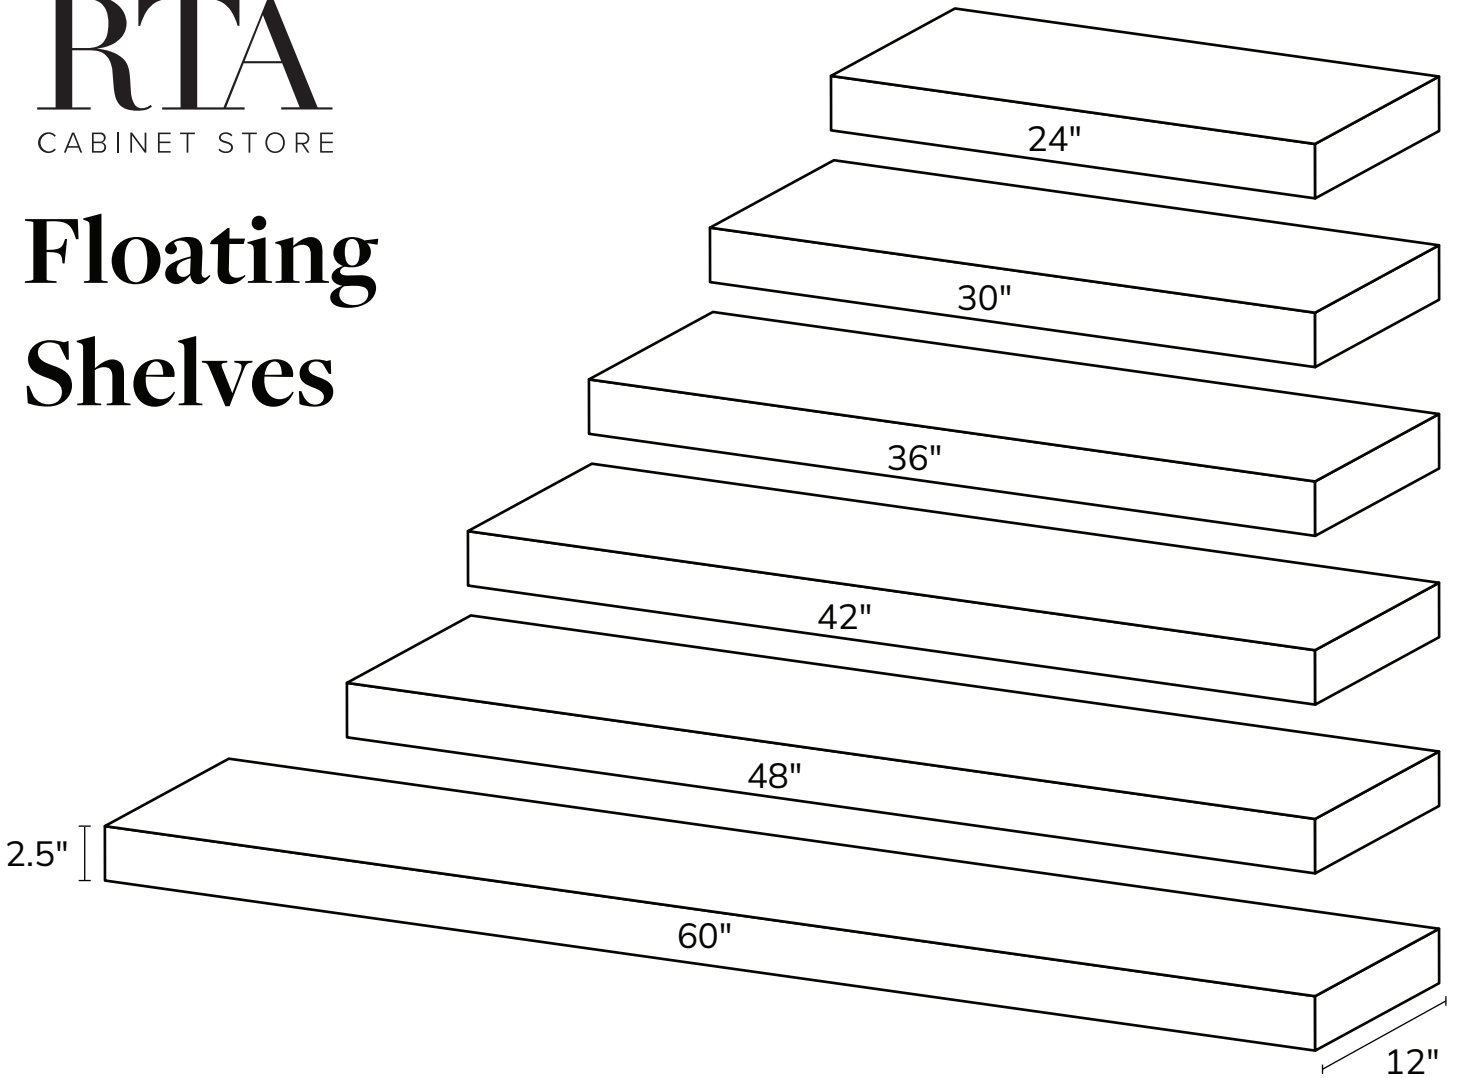

Floating Shelves

6 colors

Black

Florence
Midnight Blue

Weston
Sand

Weston
White

Clear Coat

Unfinished

6 lengths

Length: 24", 30", 36", 42", 48", & 60"

Height: 2.5" | Depth: 12"

Handcrafted in the USA